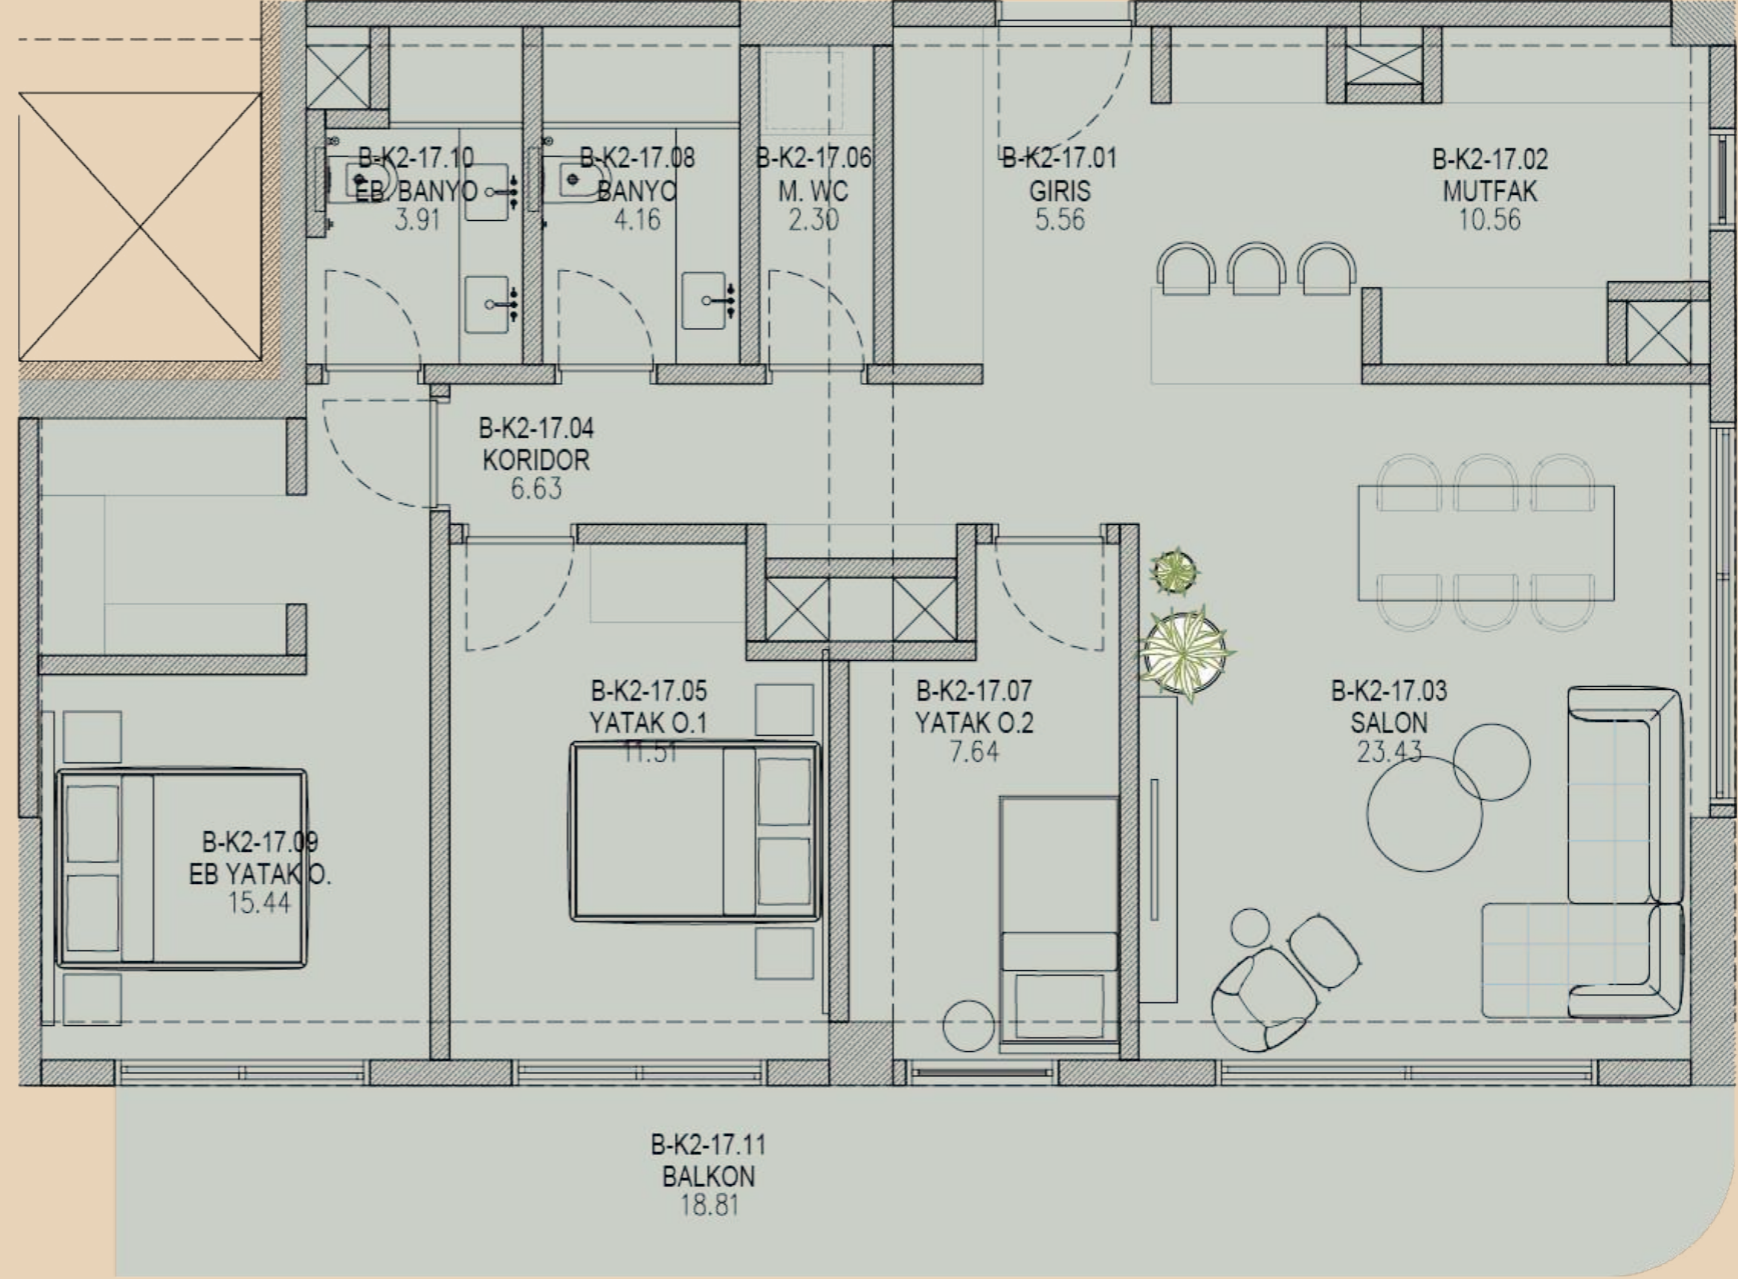

İKİNCİ KAT
B BLOK

TİP 3 + 1 A

1 ADET

3 + 1

BRÜT 143.02 m²

NET 91.15 m²

18 NUMARALI DAİRE