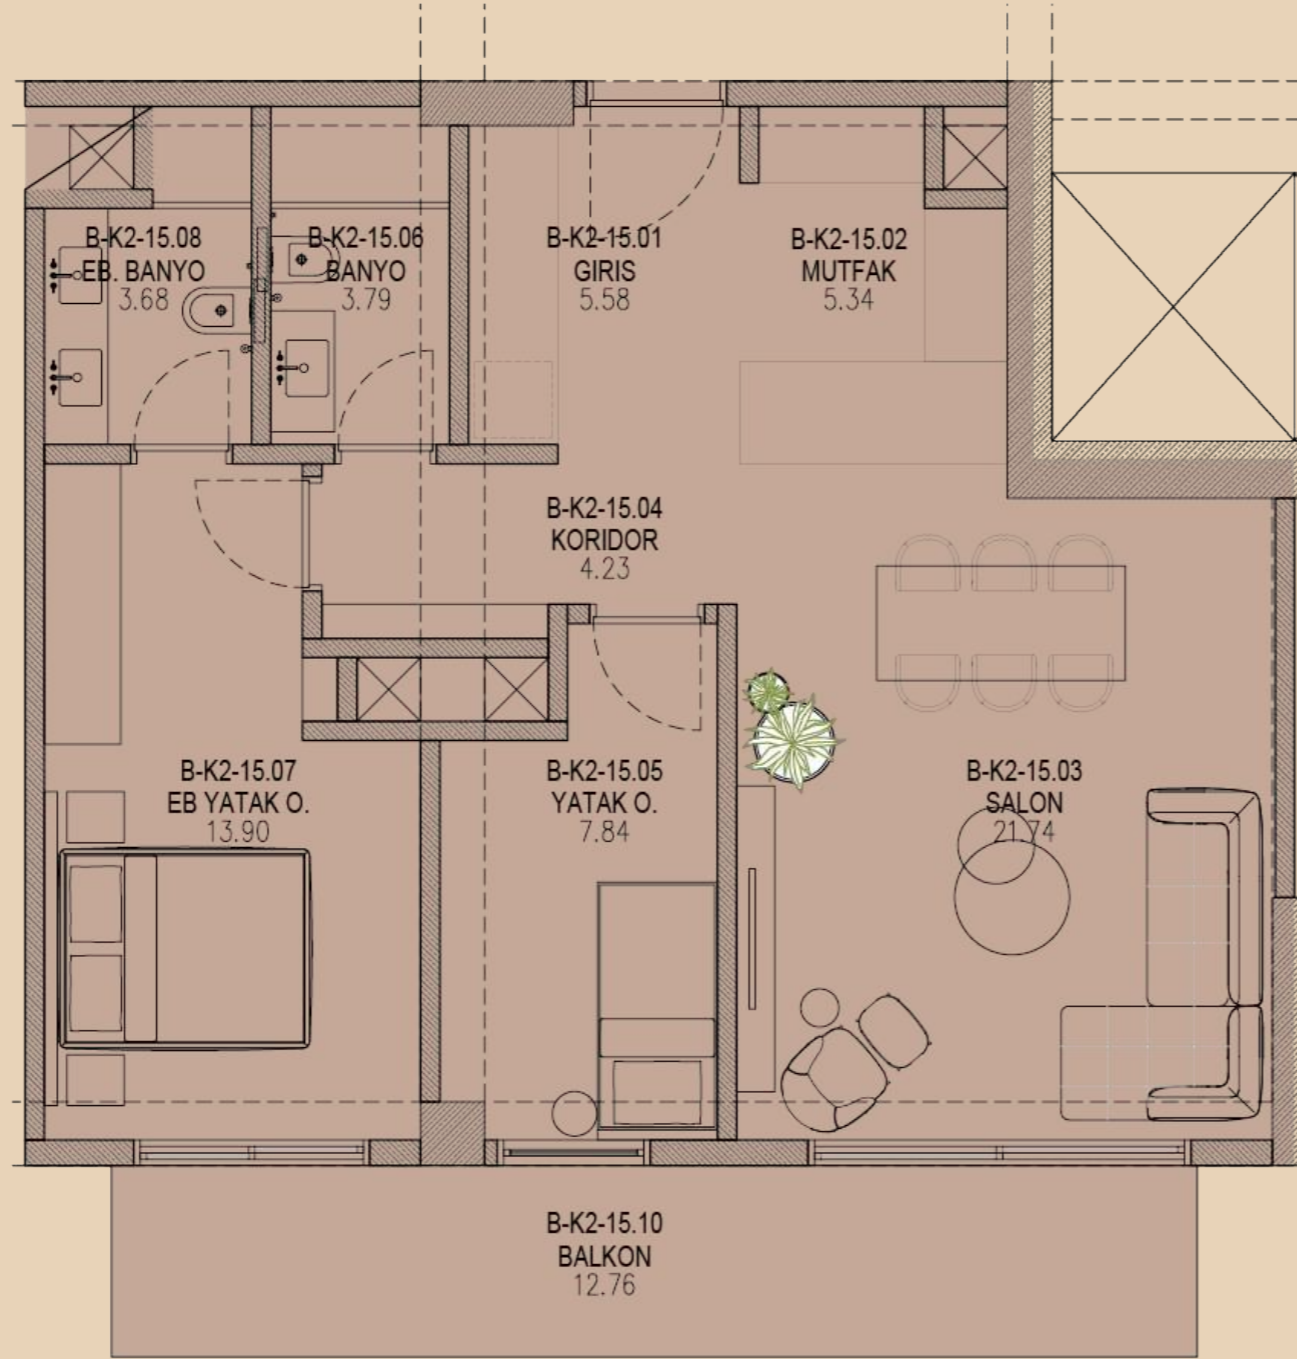

TİP B
3 ADET

2 + 1
BRÜT 103.07 m²
NET 66.11 m²

15, 16, 17 NUMARALI DAİRELER