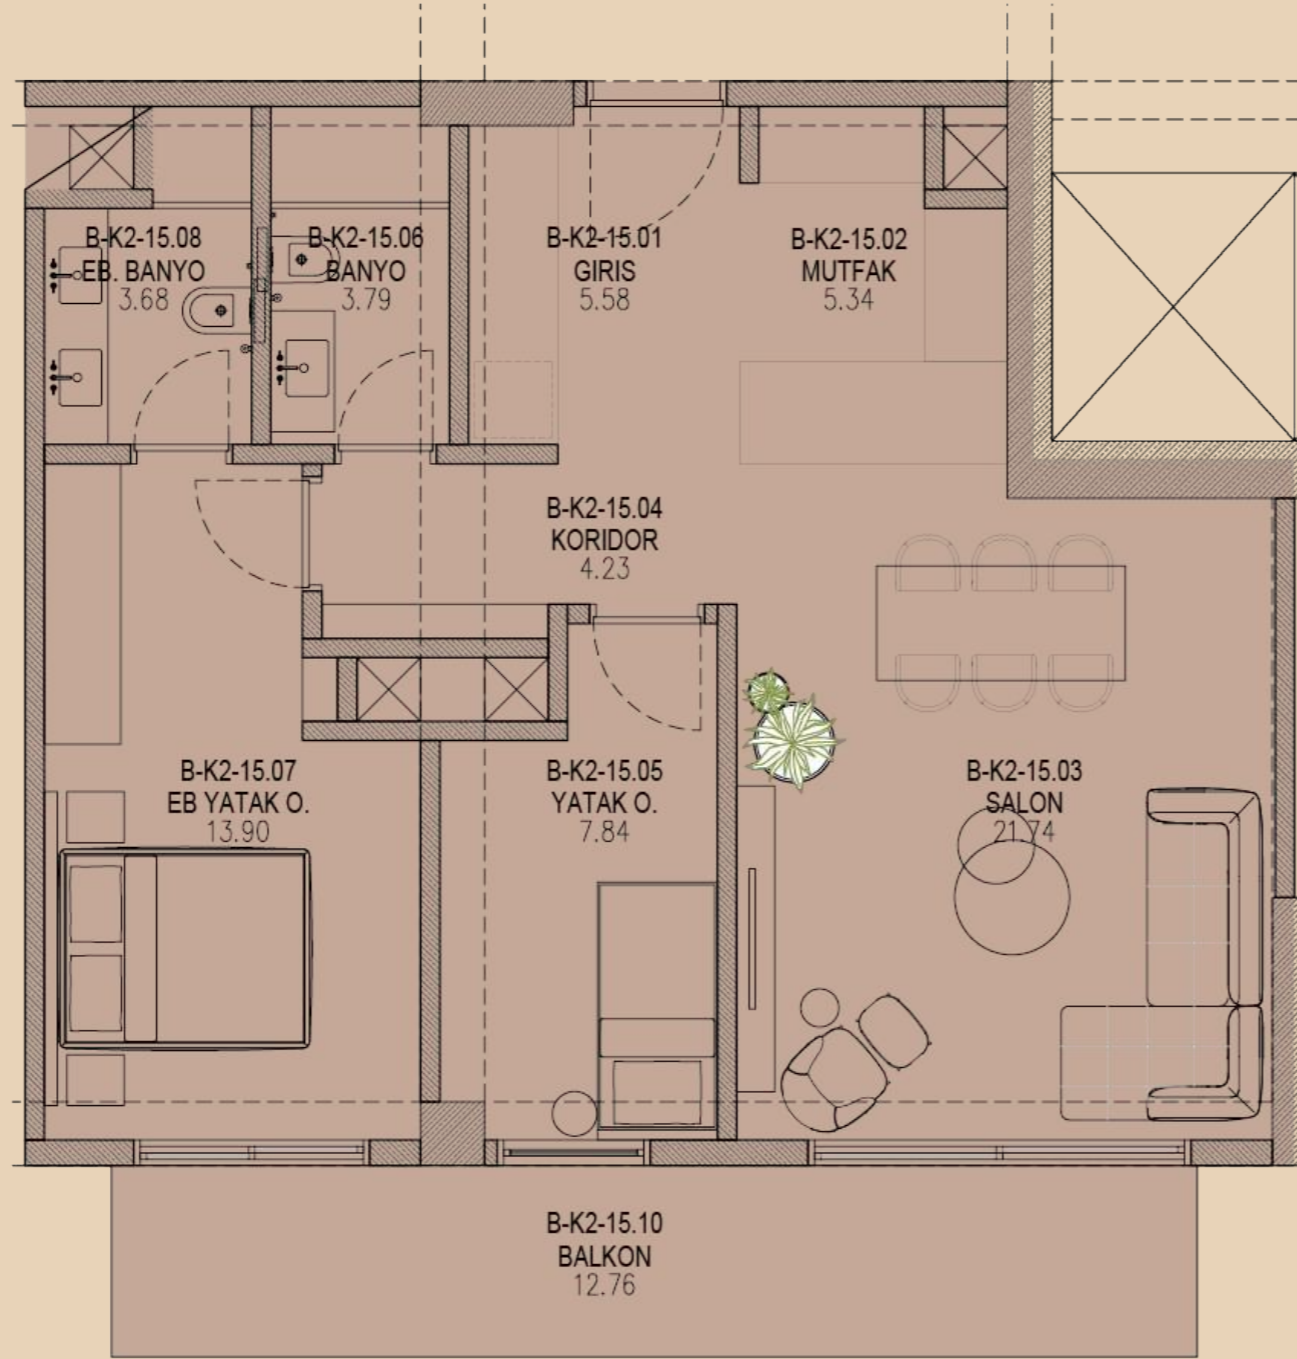

TİP B

2 ADET

2 + 1

BRÜT 103.44 m²

NET 66.11 m²

22, 23, 24 NUMARALI DAİRELER

TİP B
3 ADET

2 + 1
BRÜT 103.07 m²
NET 66.11 m²